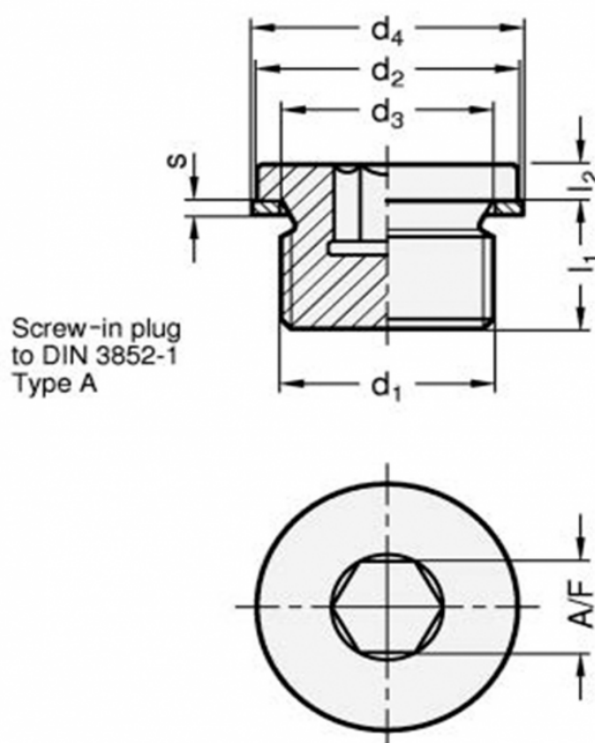

Article number: 20908STG14AC

Description: E+G Threaded plug DIN 908-ST-G1/4-AC

## Measures

A/F	= 6
d1	= G1 /4
d2h14	= 18
d3	= 13.4
d4	= 18
l1	= 12
l2	= 3
s	= 1.5

Weight in (g) = 15